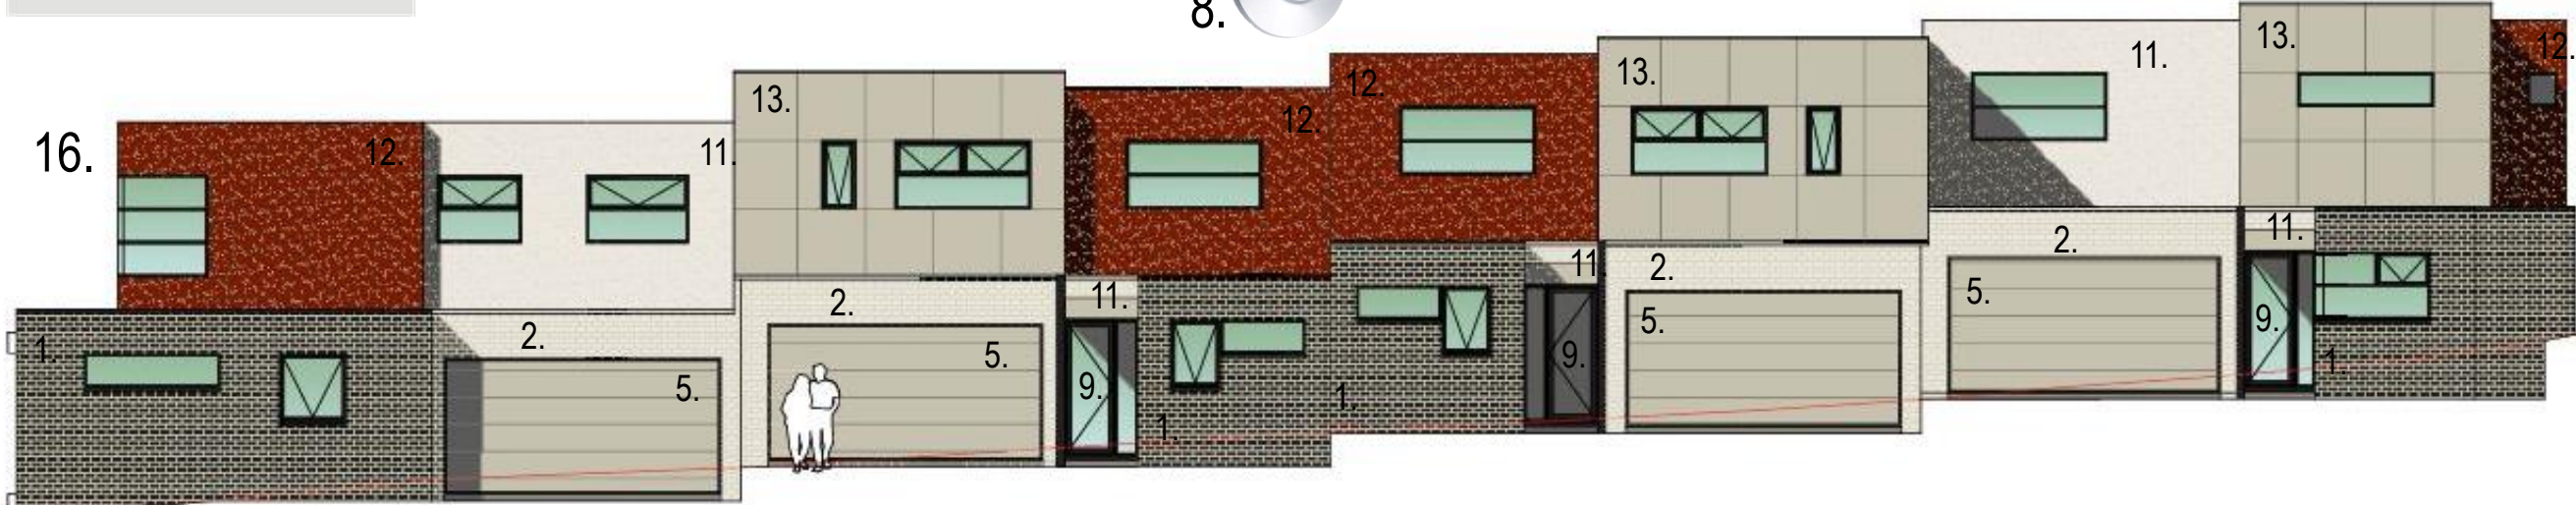

# CROMDALE

MOUNT MARTHA, VICTORIA

- TOWNHOUSES 2, 3, 4 -  
FFE SCHEDULES

NOTE colours throughout are not true colours, see live samples for true representation. It is the owners full responsibility to check the true colour samples prior to final selection.

12W  
Dulux

White On White W

Whisper White W

KITCHEN AND INTERNALS COLOURS KEY – 1. CAESARSTONE 'FRESH CONCRETE 4001'- 2. WESTINGHOUSE 720 RANGE HOOD 3. KIRRIBILLI KICTHEN HADLSES – 4. KITCHEN BASE CABINERY "CLASSIC WHITE SHEEN" - 5. KICKER 'MARINA GREY' – 6. WESTINGHOUSE DISHWASHER – 7. KITCHEN AND LAUNDRY TAP 'PHOENIX VIVID SLIMLINE ROUND' - 8. KITCHEN SINK 'FRANKE PACIFIC 1 ¾ BLOW' – 9. KITCHEN OVERHEADS 'NATURAL OAK' 20. WESTINGHOUSE 900 UNDEEBANCH OVEN 11. WESTINGHOUSE 900 GAS COOK TOP 12 HERBERT ST KITCHEN (SAME COLOUR SCHEME) – 13. BRUSHED CHROME DOWN LIGHTS -14. DULUX "WHITE ON WHITE PAINT (SKIRTINGS ARCHITRAVES AND CEILING ) – 15. INTERNAL WALLS PAINT COLOUR 'DULUX WHISPER WHITE' 16 . BEDROOMS CARPET 'HARVEST 185' -17. INTERNAL DOORS 'FLUSH' - 18 GPO'S AND POWERPOINTS THOUGHTOUT HOME 19. INTERNAL DOOR HANDLES 'MONTEBELLO' 20. 'MANTRA PARCHMENT' FOR THE BLOCK OUT ROLLER BLINDS – 21. 'WIND WHITE' SHEER ROLLERS.